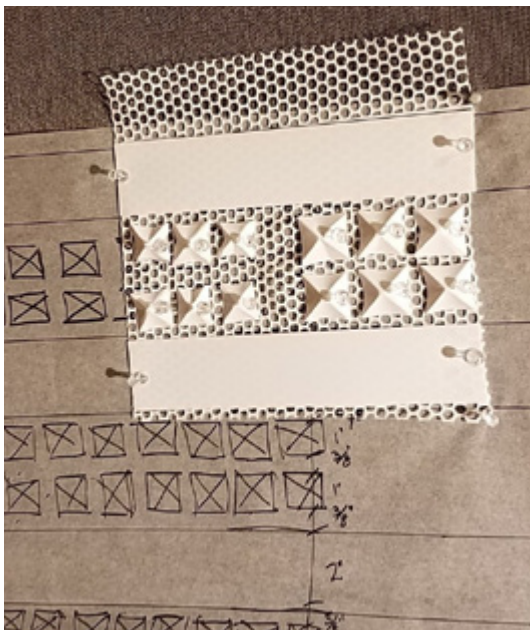

# SPECTRUM

A stylized black signature or logo, possibly reading "J.R.", located below the fashion sketch.

**cbt**

**LightArt**<sup>®</sup>  
A 3FORM COMPANY

**Lam Partners**  
■■■■■