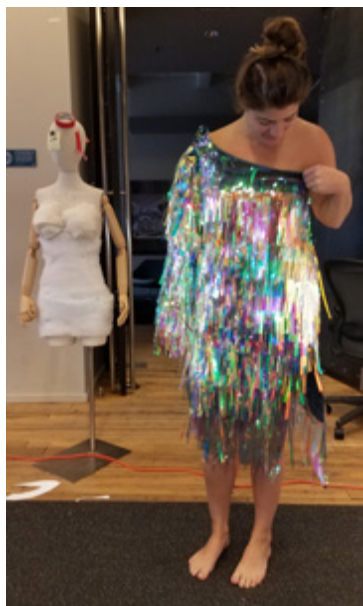

# PRISMATIC

OUT OF DARKNESS EMERGES  
AN UNWAVERING BEAM OF  
LIGHT. FOCUSED THROUGH  
THE LENS OF LIFE, IT COLLIDES  
WITH OUR SHATTERED SELVES,  
REFRACTING AND EXPLODING  
INTO A WORLD OF COLOR.

**JACKET**

# SPECTRUM

A stylized black signature or logo, possibly reading "J.R.", located below the fashion sketch.

**cbt**

**LightArt**<sup>®</sup>  
A 3FORM COMPANY

**Lam Partners**  
■■■■■