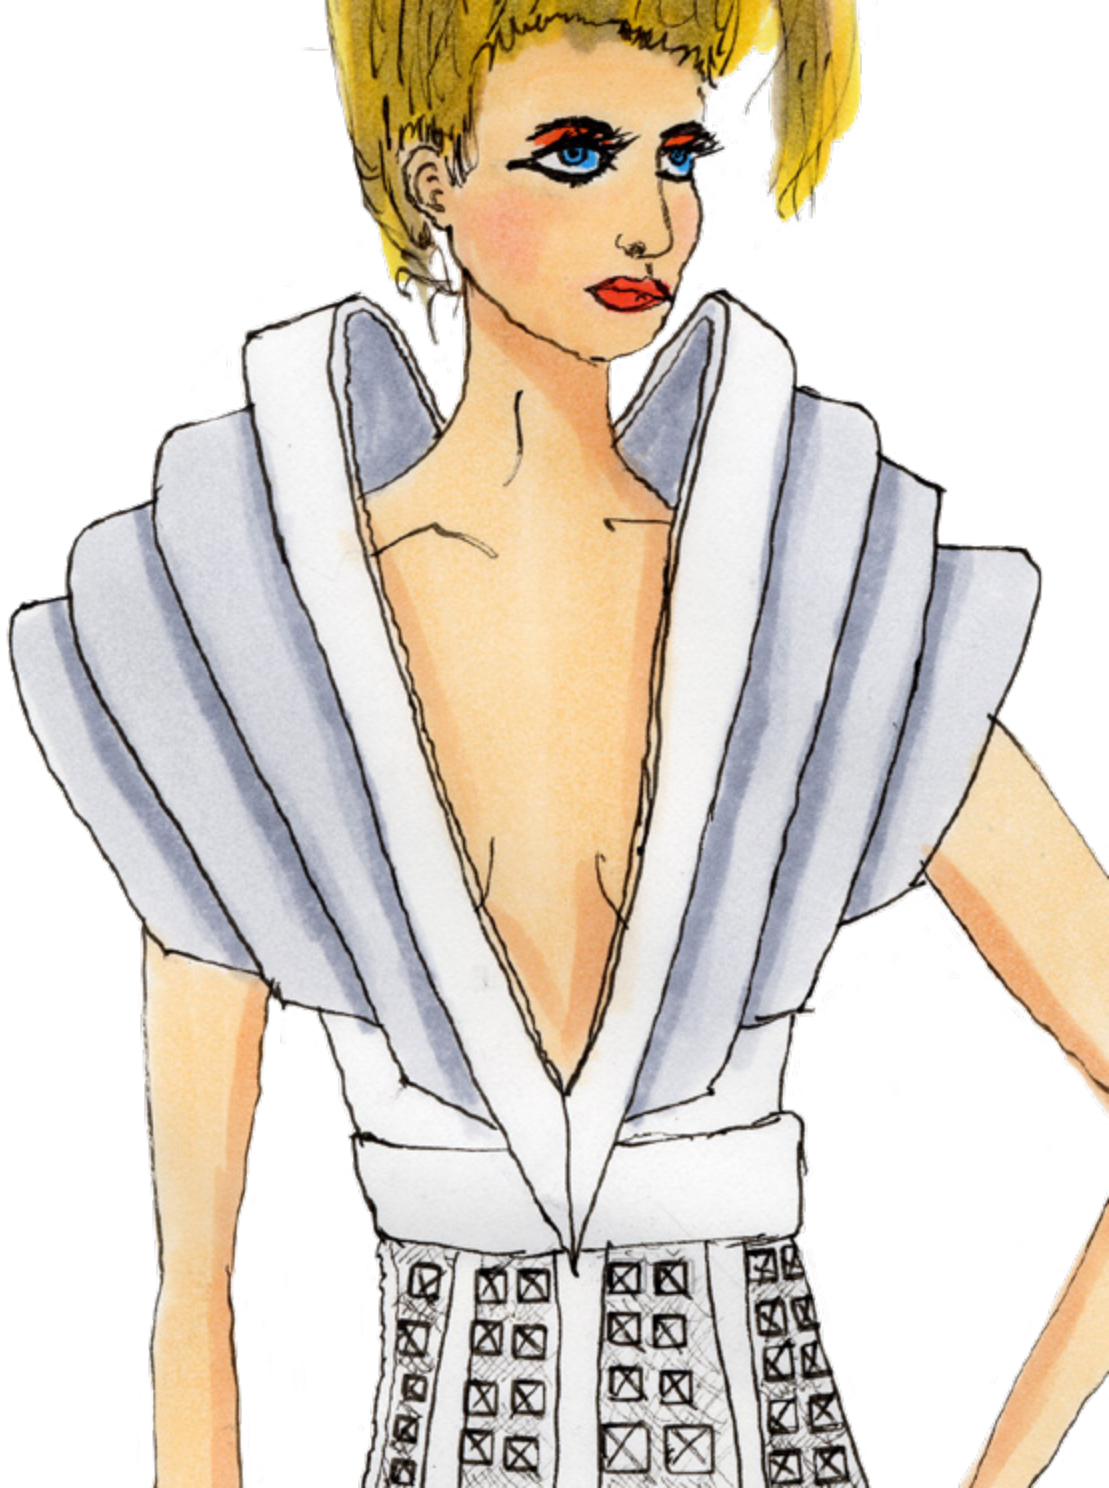

WHAT THE LIGHT