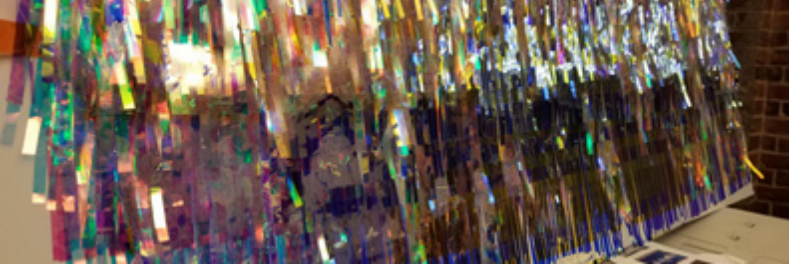

# SPECTRUM

A stylized black signature or logo, possibly reading "J.R.", located below the fashion sketch.

**cbt**

**LightArt**<sup>®</sup>  
A 3FORM COMPANY

**Lam Partners**  
■■■■■