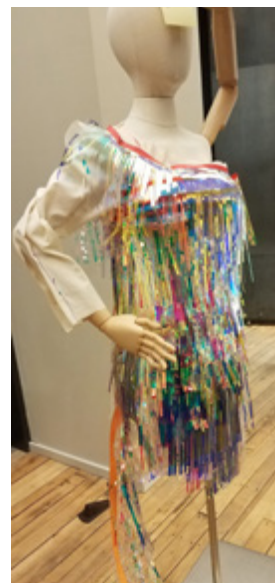

# SPECTRUM

A stylized black signature or logo, possibly reading "J.R.", located below the fashion sketch.

**cbt**

**LightArt**<sup>®</sup>  
A 3FORM COMPANY

**Lam Partners**  
■■■■■