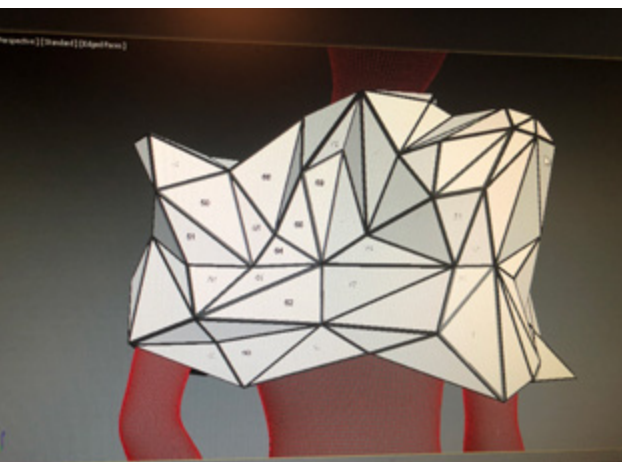

# SPECTRUM

A stylized black signature or logo, possibly reading "J.R.", located below the fashion sketch.

**cbt**

**LightArt**<sup>®</sup>  
A 3FORM COMPANY

**Lam Partners**  
■■■■■