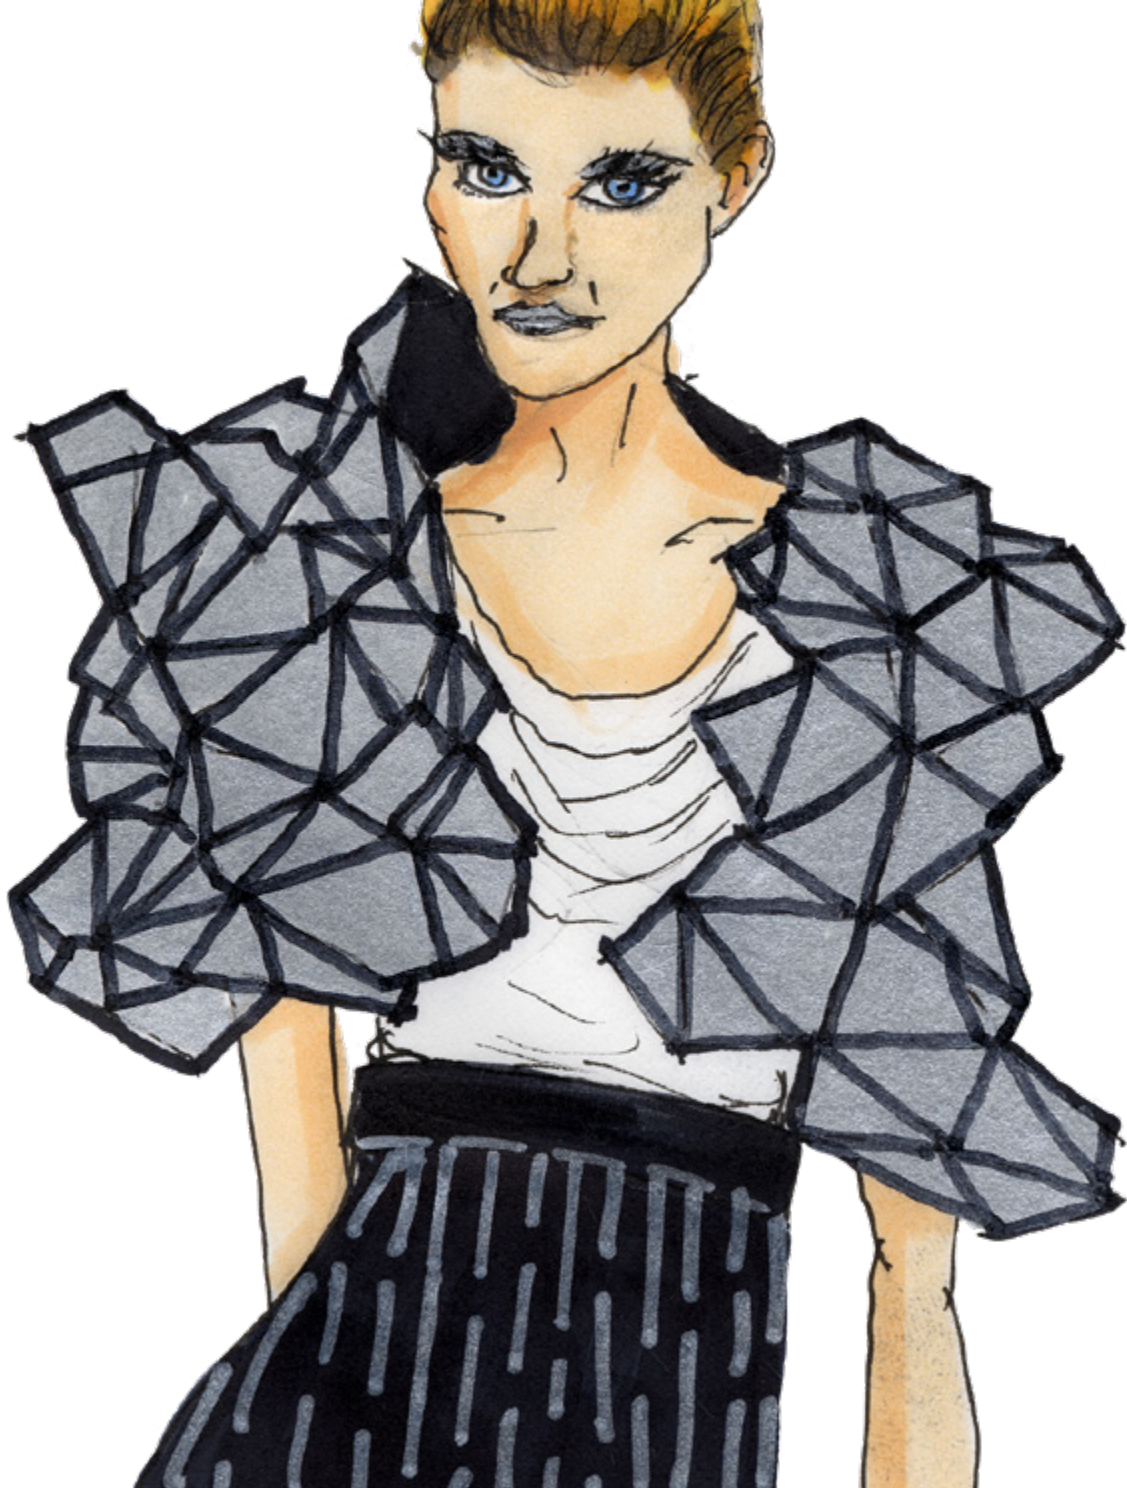

REFRACTION