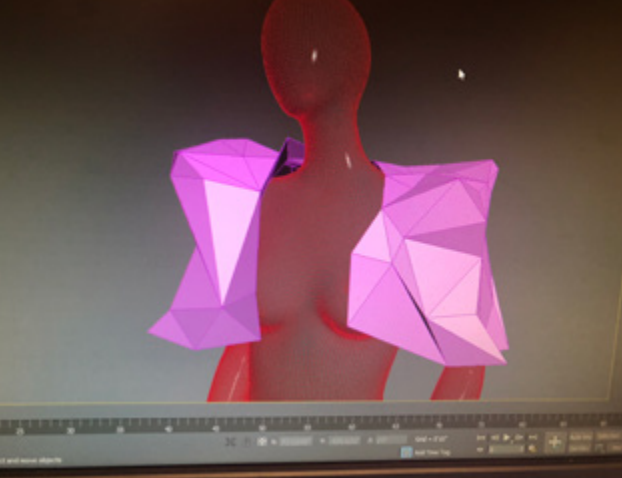

# SPECTRUM

A stylized black signature or logo, possibly reading "J.R.", located below the fashion sketch.

**cbt**

**LightArt**<sup>®</sup>  
A 3FORM COMPANY

**Lam Partners**  
■■■■■