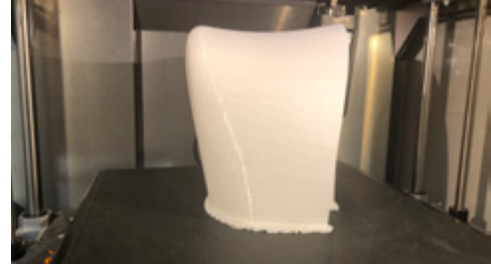

# SPECTRUM

A stylized black signature or logo, possibly reading "J.R.", located below the fashion sketch.

**cbt**

**LightArt**<sup>®</sup>  
A 3FORM COMPANY

**Lam Partners**  
■■■■■